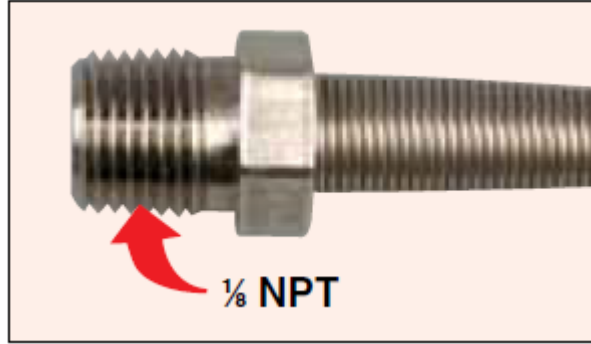

MATERIAL SPECIFICATION

- Manufacturer** : Omega Engineering, INC.
Manufacturer’s Specification : Dual Element RTD Pipe Plug Sensors, RTD-NPT Series, Catalog C71-C72
Manufacturer’s Part Number : RTD-NPT-72-E-DUAL-1/8

The data given below are intended to provide the user a quick guide about the material. The complete material specifications are in the above referenced documents.

- Description** : Pipe Plug RTD Sensor
Dimensions : See Figure-1
Characteristics : See Table-1
Temperature Range : max 230 °C

Figure – 2: Mechanical Dimensions

Table – 1: Characteristics

- ✓ **Ideal for Use in Pressure Vessel Applications, 172 bar (2500 psi) Max**
- ✓ **PFA Insulated Lead Wires**
- ✓ **High-Accuracy, 100 Ω, Thin-Film Class “A” DIN Platinum Elements**
- ✓ **3-Wire Construction for Connecting to Most Handheld Instruments**